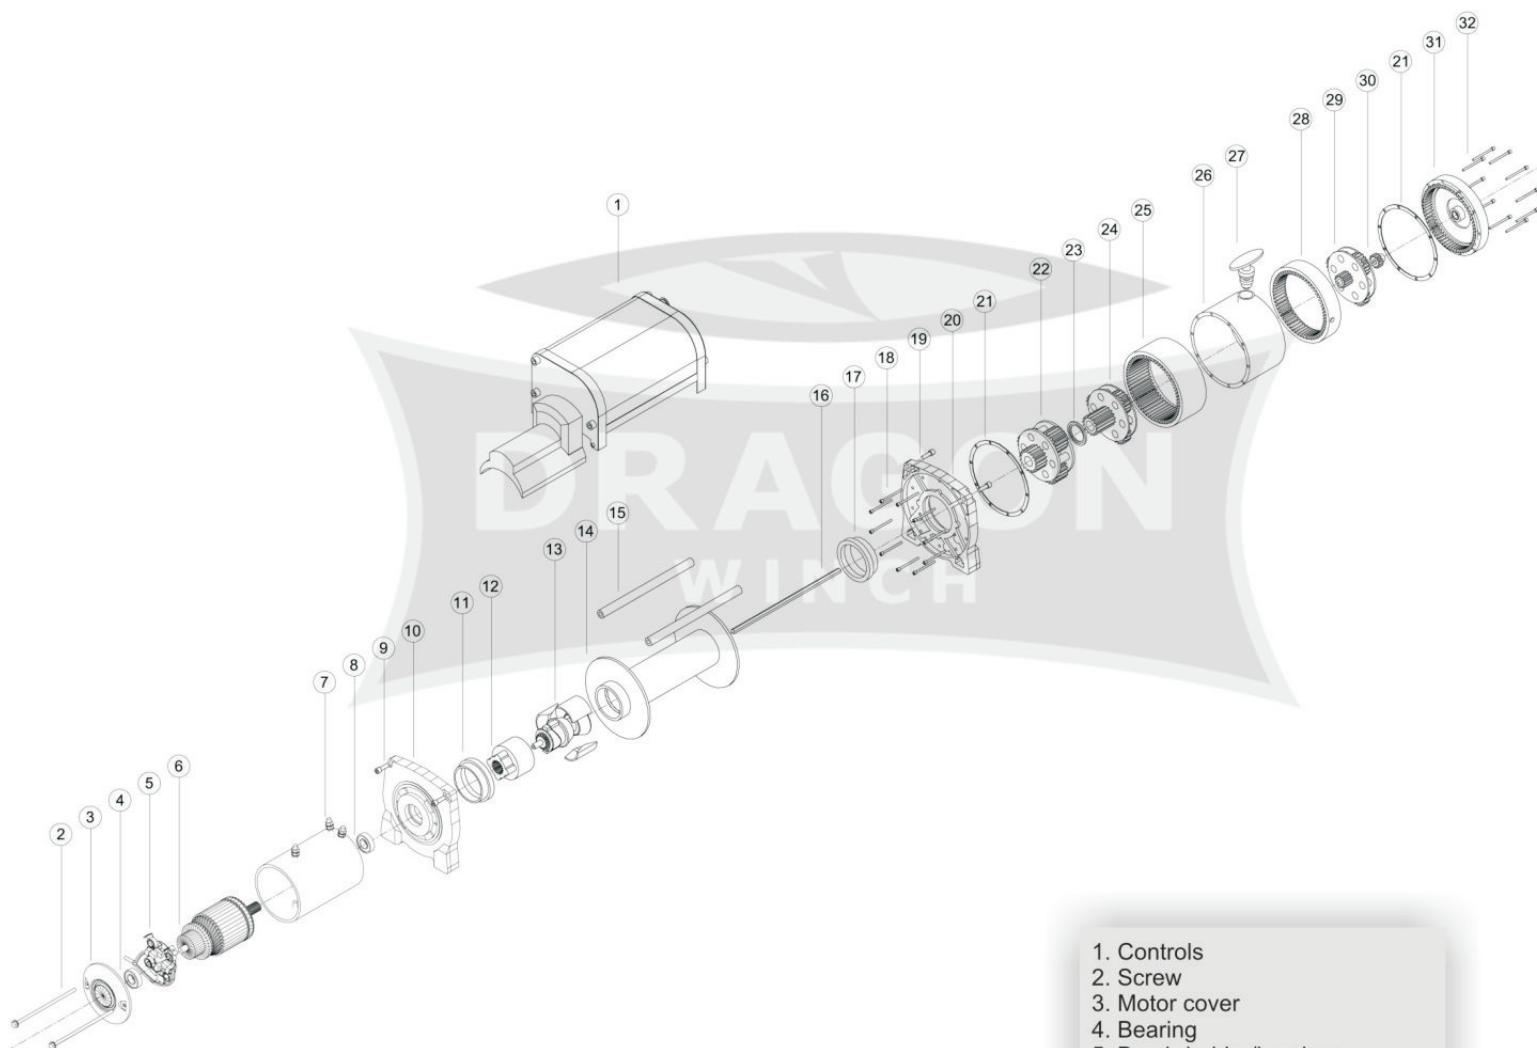

DWM 12000 HDI

1. Controls
2. Screw
3. Motor cover
4. Bearing
5. Brush-holder/brushes
6. Rotor
7. Stator
8. Bearing
9. Screw
10. Assembly foot
11. Slide bearing
12. Brake driver
13. Dynamic brake
14. Drum
15. Beam
16. Drive axle
17. Slide bearing
18. Screw
19. Beam bolt
20. Assembly foot
21. Gasket
22. 3rd stage of the gear
23. Washer
24. 2nd stage of the gear
25. Annular gear track
26. Gear housing
27. In/Out switch
28. Annular gear track
29. 1st stage of the gear
30. Drive mode
31. Gear cover
32. Screw