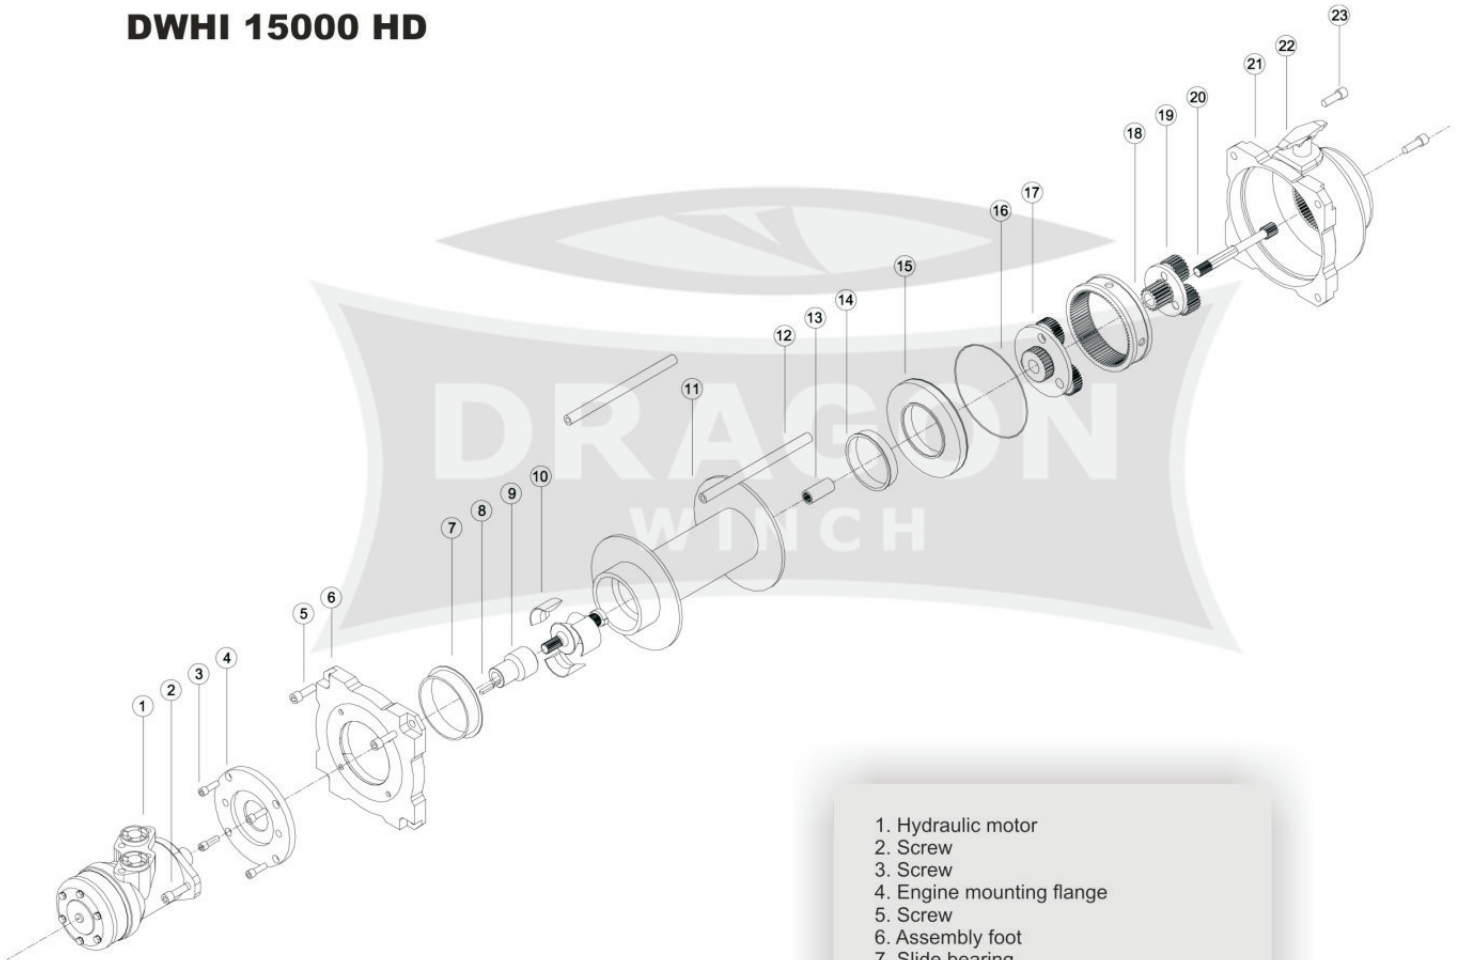

DWHI 15000 HD

1. Hydraulic motor
2. Screw
3. Screw
4. Engine mounting flange
5. Screw
6. Assembly foot
7. Slide bearing
8. Taper key
9. Brake driver
10. Dynamic brake
11. Drum
12. Beam
13. Drive axle connecting member
14. Slide bearing
15. Gear cover
16. O-ring
17. 2nd stage of the gear
18. Annular gear track
19. 1st stage of the gear
20. Drive axle
21. Gear housing
22. In/Out switch
23. Screw